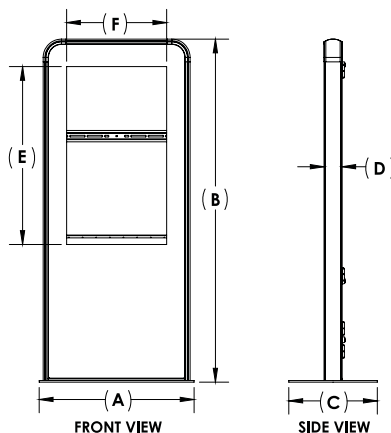

KIPC549(-S) Portrait Kiosk fits 49" displays less than 3.00" (72mm) deep
KIPC550(-S) Portrait Kiosk fits 50" displays less than 3.00" (72mm) deep

Product Specifications

	DIMENSIONS (W x H x D)	PRODUCT WEIGHT	LOAD CAPACITY	FINISH	AVAILABLE COLORS
KIPC546(-S)/KIPC547(-S)/KIPC548(-S)/KIPC549(-S)/KIPC550(-S)	33.20 x 77.51 x 21.00" (843 x 1968 x 533mm)	KIPC546(-S): 142lb (65kg) KIPC547(-S): 141lb (64kg) KIPC548(-S): 140lb (64kg) KIPC549(-S): 140lb (64kg) KIPC550(-S): 139lb (63kg)	75lb (34kg)	Powder Coat	KIPC546, KIPC547, KIPC548, KIPC549 or KIPC550: Gloss Black KIPC546-S, KIPC547-S, KIPC548-S, KIPC549-S or KIPC550-S: Silver

Package Specifications

	PACKAGE SIZE (W x H x D)	PACKAGE SHIP WEIGHT	PACKAGE UPC CODE	PACKAGE CONTENTS	UNITS IN PACKAGE
KIPC546(-S)/KIPC547(-S)/KIPC548(-S)/KIPC549(-S)/KIPC550(-S)	38.00" x 85.00" x 27.00" (965 x 2159 x 685mm)	KIPC546(-S): 202lb (92kg) KIPC547(-S): 201lb (91kg) KIPC548(-S): 200lb (91kg) KIPC549(-S): 200lb (91kg) KIPC550(-S): 199lb (90kg)	KIPC546: 735029310150 KIPC547: 735029310174 KIPC548: 735029310198 KIPC549: 735029310211 KIPC550: 735029310235 KIPC546-S: 735029310167 KIPC547-S: 735029310181 KIPC548-S: 735029310204 KIPC549-S: 735029310228 KIPC550-S: 735029310242	Kiosk Enclosure, Display Mount and Hardware, and Installation Instructions	1

All dimensions = inch (mm)

MODEL NO.	DIMENSION "A"	DIMENSION "B"	DIMENSION "C"	DIMENSION "D"	DIMENSION "E"	DIMENSION "F"
KIPC546	35.00" (889mm)	77.51" (1969mm)	20.00" (508mm)	4.00" (102mm)	40.20" (1021mm)	22.61" (574mm)
KIPC547	35.00" (889mm)	77.51" (1969mm)	20.00" (508mm)	4.00" (102mm)	41.07" (1043mm)	23.10" (587mm)
KIPC548	35.00" (889mm)	77.51" (1969mm)	20.00" (508mm)	4.00" (102mm)	41.94" (1065mm)	23.59" (599mm)
KIPC549	35.00" (889mm)	77.51" (1969mm)	20.00" (508mm)	4.00" (102mm)	42.82" (1088mm)	24.08" (612mm)
KIPC550	35.00" (889mm)	77.51" (1969mm)	20.00" (508mm)	4.00" (102mm)	43.69" (1110mm)	24.57" (624mm)